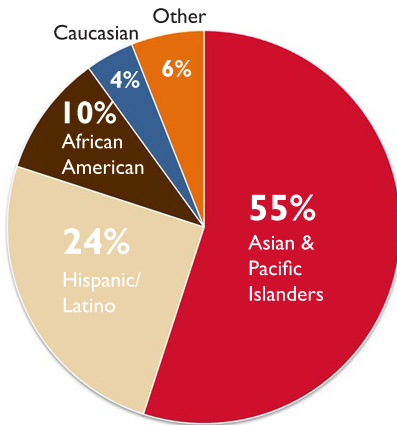

250,000

People served every year

27

Asian & Pacific Islander languages, as well as English and Spanish

78.3%

of Affiliate Agency clients are low-income

Employment Services
5,500+ Youth & Adults

Afterschool Programs
10,000+ Children & Youth

Affordable Housing
3,000+ Children & Families

Healthcare Services
18,000+ Children & Adults

Parent Education & Adult Training
35,000+ Adults

Case Management & Counseling
51,000+ Children & Adults

Contact Us: apcf.org | facebook.com/apcfla | twitter.com/apcf | (213) 624-6400